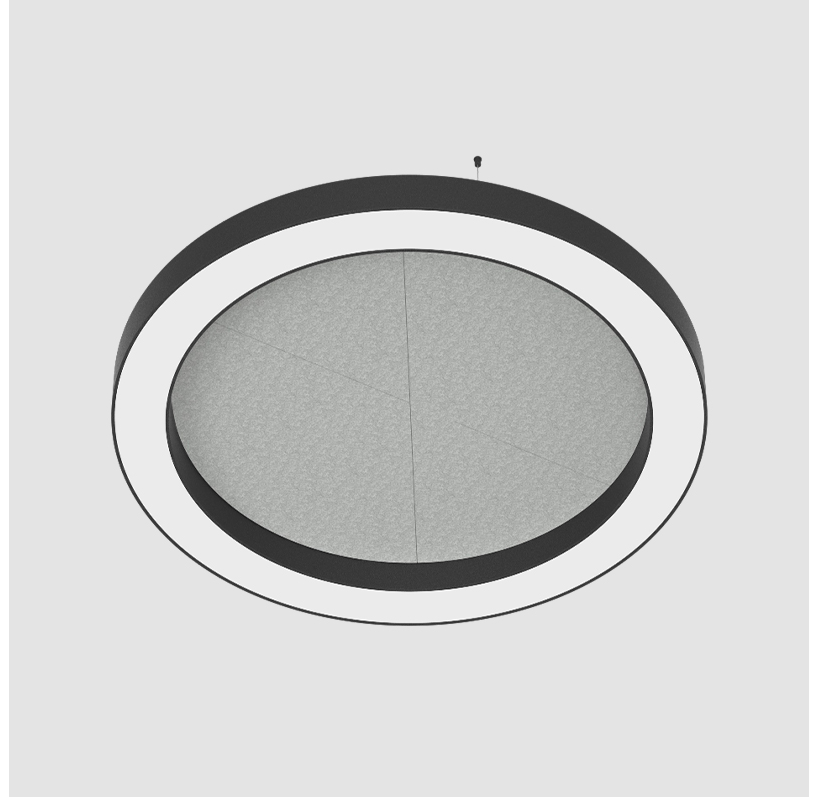

GENERAL

Series: Glorious Acoustic
Brand: Prolicht
Division: Architectural
Mounting Type: Suspension
Mounting Location: Ceiling
Subcategory: Acoustic

PHYSICAL

Shape: Round
Diameter (mm): 950
Diameter (in): 37 ³/₈"
Width (mm): 120
Width (in): 4 ³/₄"
Light Distribution: Direct
Diffuser: PMMA - Opal / Micro-Prism
Fixture Finish: SSR / BKV / CWI / CRY / HAB / UFT / ITA / RUA / FTG / MYG / LOD / PUS / FRO / FUP / KIA / POP / BLS / SPG / MEY / GOH / GUM / CHC / COM / ABZ / JAG / OBR / MOS / ROR
Accent Finish: ANC / ASH / BNA / BTC / BZE / CEL / EGG / EVG / FOG / FOS / FST / FUA / IRI / IRO / KHA / LIC / LIM / MER / MSN / MUS / ONX / PEA / PLU / POL / PPY / RAY / ROY / RST / STE / SWD / TAN / TAU
Fixture Material: Aluminum
Cable Details: 2 000mm / 78 3/4" or 6 000mm / 236 1/4" Transparent Cable

ELECTRICAL

Lamp Type: LED (Zhaga Standard)
Input Wattage (W): 44
Total Output Wattage (W): 40
Dimming: Tri-Mode (Non-Dimming and Phase Dimming (120Vac only) and 0-10V Dimming)
Driver Included: Yes
Driver Location: Integrated
Driver Type: Constant Current - Universal
Driver Class: Class 2
Input Voltage (V): 120 - 277

LED

Color Temperature (°K): 2700 / 3000 / 3500 / 4000
Max. Delivered Lumen (lm): 4947 / 5153 / 6051 / 5239
Nominal Lumen (lm): 5475 / 5946 / 6982 / 6045
CRI: >90 CRI
Lamp Life (hrs): 50000

OPTICAL

RATINGS AND CERTIFICATIONS

Certified By: CSA Certified to UL and CSA Standards
IP rating: IP20