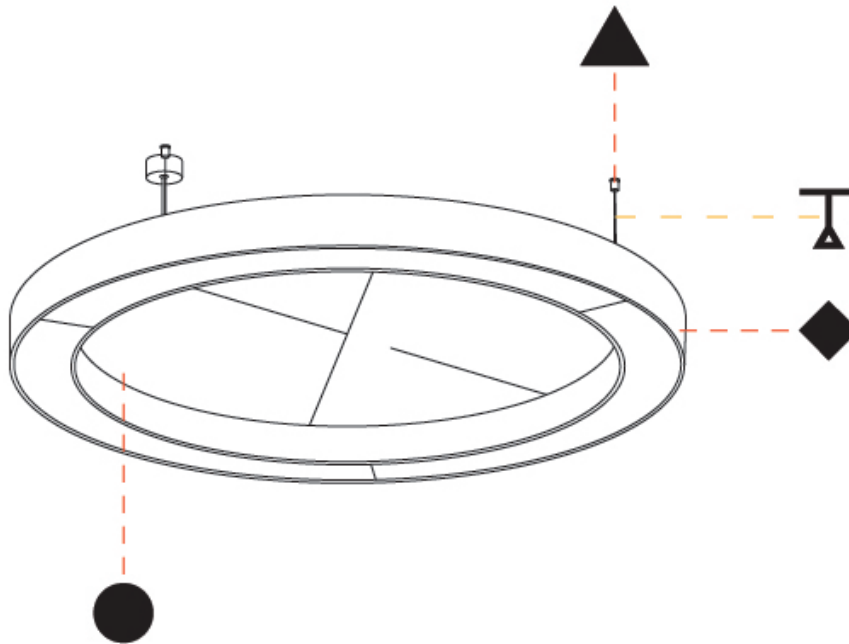

GLORIOUS ACOUSTIC SUSPENSION

A300726-

PROJECT

TYPE

SPECIFIER

QUANTITY

DATE

A